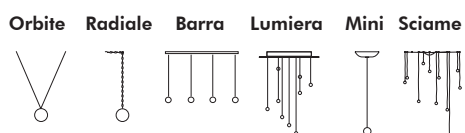

DIATOMEA

Fornisce luce diffusa per mezzo di una lampadina bispina. E' utilizzabile con lampadine a LED. E' realizzata in vetro borosilicato soffiato e formato a mano. E' disponibile in tre differenti dimensioni (piccola, media e grande) in finitura trasparente e iridata.

Provide diffused light by means of a capsule light bulb. They work with LED light bulbs. They are made of handmade blown borosilicate glass. Available in clear and iridescent glass in three sizes (small, medium and large).

Design Pepe Tanzi, 2011

Ø 10 cm

G4 12V
max 20W

Ø 14 cm

G4 12V
max 20W

Ø 17 cm

G4 12V
max 20W

Pricelist page
80