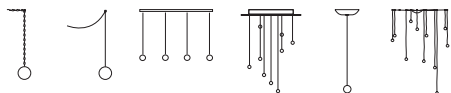

UFO

Fornisce luce diretta verso il basso tramite LED integrato. E' realizzato in alluminio anodizzato in tre finiture: naturale, nero e bianco. E' disponibile in tre diverse misure e nella versione orientabile.

Provides direct light downwards by means of an integrated LED. It is in anodized aluminium in three finishes: natural, black and white. It is available in three different sizes and as adjustable spot light.

Design Pepe Tanzi, 2009

Universo Outdoor Barraled Lumieraled Miniled Sciameled LED

Ø 6 cm
H 8 cm

1 LED
200lm
3000°K
40°

Ø 10 cm
H 13 cm

4 LED
800lm
3000°K
40°

| | | |
|---|---|---|
|  |  |  |
| Ø 4,2 cm H 2,7 cm | Ø 8,7 cm H 4,4 cm | Ø 10,7 cm H 4,4 cm |
| 1 LED 200lm 3000°K 40° | 4 LED 800lm 3000°K 40° | 6 LED 1200lm 3000°K 40° |
|  |  |  |